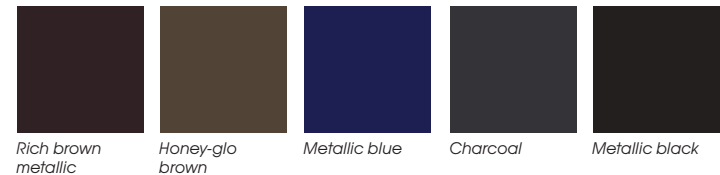

See Wildwood leg style options on page 14.

Colours

Available in a range of Stove Bright® colours. (Approximate colour representation only. Ask your dealer for details).

Metal Developments Ltd. The Workshop, Wheatcroft Farm, Cullompton, Devon EX15 1RA
Telephone: **01884 35806** Fax: **01884 35505** Email: sales@woodwarmstoves.co.uk
www.woodwarmstoves.co.uk