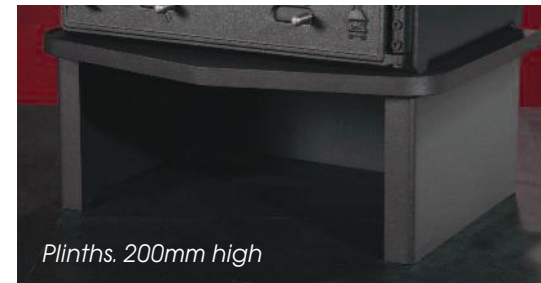

Height x Width x Depth in metres divided by 14.

(In old money, divide the cubic footage of the room by five hundred).

This will give you the kilowatt requirement.

Multiply this result by 3,400 to get the Btu's requirement.

Formula: $\frac{H \times W \times D}{14} = \text{kilowatts}$ or $\frac{H \times W \times D}{14} \times 3,400 = \text{Btu's}$.

This is based on average house insulation with room temperatures of 20°C and an outside ambient temperature of -1°C.

Accessories: Available as extras to the stove

Woodwarm rear flue adaptors. These bolt to the rear of the stove and allow a neat sweep through action.

Brass fittings available on Fireview and Wildwood Models as a replacement to the standard stainless steel (page 8).

Legs: A leg set to raise the stove from 50mm to 150mm (page 12).

Pedestals 200mm high as in (page 9).

Plinths for most Woodwarm stoves mostly made to raise the stove 200mm (page 13).

Only burn dry wood, fuel with more than 20% moisture will seriously impede the performance of your stove.

Booklets detailing installation requirements and operating instructions are supplied with each stove.

The illustrations in this brochure do not necessarily comply with local building regulations. Woodwarm Stoves are all defined as class 1 appliances.

All measurements are approximate.

Metal Developments Ltd reserve the right to change their specifications at any time.