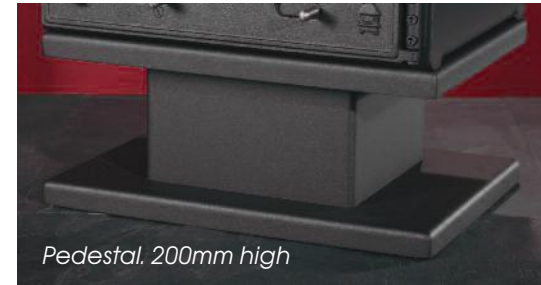

Height x Width x Depth in metres divided by 14.

(In old money, divide the cubic footage of the room by five hundred).

This will give you the kilowatt requirement.

Multiply this result by 3,400 to get the Btu's requirement.

Formula: $\frac{H \times W \times D}{14} = \text{kilowatts}$ or $\frac{H \times W \times D}{14} \times 3,400 = \text{Btu's}$.

This is based on average house insulation with room temperatures of 20°C and an outside ambient temperature of -1°C.

Accessories: Available as extras to the stove

Woodwarm rear flue adaptors. These bolt to the rear of the stove and allow a neat sweep through action.

Brass fittings available on Fireview and Wildwood Models as a replacement to the standard stainless steel (page 8).

Legs: A leg set to raise the stove from 50mm to 150mm (page 12).

Pedestals 200mm high as in (page 9).

Plinths for most Woodwarm stoves mostly made to raise the stove 200mm (page 13).

Only burn dry wood, fuel with more than 20% moisture will seriously impede the performance of your stove.

Booklets detailing installation requirements and operating instructions are supplied with each stove.

The illustrations in this brochure do not necessarily comply with local building regulations. Woodwarm Stoves are all defined as class 1 appliances.

All measurements are approximate.

Metal Developments Ltd reserve the right to change their specifications at any time.