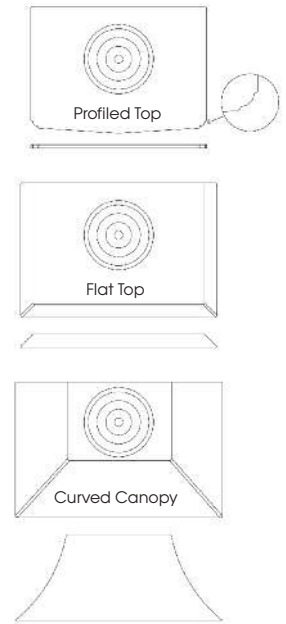

Model	5kW(S)	6kW	7kW(S)	9kW	10kW+(S)	12kW	12kW+	14kW(S)	16kW	20kW
(S for slender) (in mm)										
Max Log Length	368	368	430	430	483	483	483	588	588	635
Overall Height (Add 100mm for Integral Style)										
Profiled Flat Top	679	679	719	719	762	719	762	757	757	740
Flat Top	682	682	722	722	766	725	766	758	758	750
Low Curved Canopy	899	899	957	957	1016	982	1016	1080	1080	1055
Overall Width										
Profiled Flat Top	505	505	595	595	630	630	630	714	714	770
Flat Top	555	555	640	640	675	675	675	742	742	800
Low Canopy	600	605	710	710	747	747	747	813	813	865
Standard & F/V Base (at its widest point)	560	560	650	650	680	680	680	750	750	790
Overall Depth (Flat Top / Low Canopy)										
Profiled Flat Top	302	365	307	365	345	455	445	371	445	486
Flat Top	322	387	320	385	371	455	455	393	462	500
Low Canopy	336	395	346	410	362	500	498	386	500	538
Standard & F/V Base (at its deepest point)	400	470	395	460	450	540	540	450	550	570
Top flue centre to the back of stove FT	131	156	131	156	156	156	156	175	171	175
Top flue centre to the back of stove PFT	118.5	151	118.5	151	151	151	151	161	161	161
Top flue centre to the back of stove Low Canopy	N/A	117.5	N/A	117.5	115	117.5	117.5	140	140	160
Flue Outlet Size	152	152	152	152	177	152	177	177	177	177
Height to the centre of the Rear Flue (Standard & F/V Base)	532	532	521	521	548	523	548	540	540	523
Efficiency % (Wood)	79.1	79.1	78.5	78.5	71.7	73.6	74	73.6	73.6	73.8

Lid Styles

Broad Notes

Woodwarm produce over 90 models of their stoves before taking the boiler options into account. For this reason we have not detailed all models. Please ask your local dealer for more details or consult our website

www.woodwarmstoves.co.uk

Woodwarm stoves have removable smoke baffles that mean the stoves can be swept through once the baffle has been removed. When a rear flue adaptor, (available as an optional extra), is fitted the stoves can be swept through the rear outlet in the same way. All our stoves have interchangeable top or rear flue options.

Please note profiled flat tops are welded to the stove and are not removable. Low canopy option on the 5kW and 7kW are available as rear flue outlet only.

Phoenix range (kW) For kilowatts, All dimensions are in mm. *Please remember to add 40mm to height, to allow for the Flue collar.*

Model	Firewren 4kW	Firegem 5kW	Fireblaze 6kW	Firebright 5kW Inset + (BOX)	Firebug 10kW
Max Log Length (mm)	310	440	440	280	550
Overall Height					
Profiled Flat Top Standard	635	635	635	620 (551)	635
Profiled Flat Top Tall Version	835	835	835	n/a	835
Overall Width at Widest Point					
Profiled Flat Top Standard	422	552	552	552 (400)	652
Profiled Flat Top Tall Version	422	552	552	n/a	652
Overall Depth At Deepest Point					
Profiled Flat Top Standard	366	302	366	106 (310)	391
Profiled Flat Top Tall Version	366	302	366	n/a	391
Flue Outlet Size	127	127	127	127	152
Height to the centre of the Rear Flue Tall Version	678	678	678	n/a	678
Height to the centre of the Rear Flue	480	480	480	n/a	480
Top flue centre from the rear of the stove	97.5	97.5	97.5	96	104
Efficiency % (solid fuel)	75.4	75.4	75.6	70.9	77.8
Efficiency % (Wood)	84.3	82.9	82.9	79	75.4