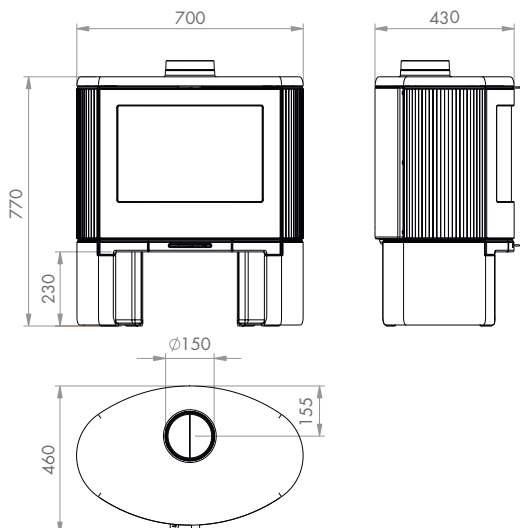

# Dimensions

P36/37 | Bold 400

P40/41 | Bow with Pedestal

P38/39 | Rock 350

P42/43 | Astroline 2CB Wood Stove

P40/41 | Bow on Legs

P44/45 | Astroline 2CB Wood Stove with Pedestal