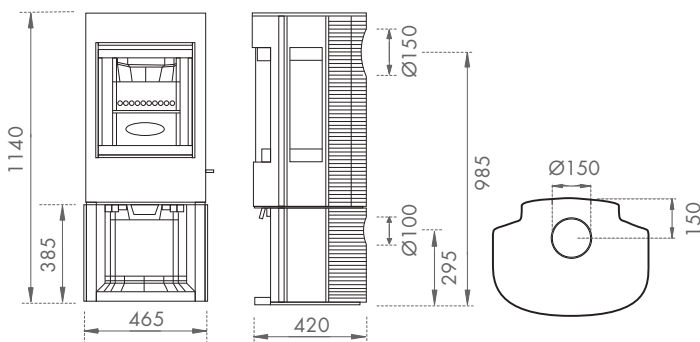

P48/49 | Astroline 4CB Multi-Fuel & Wood Stoves