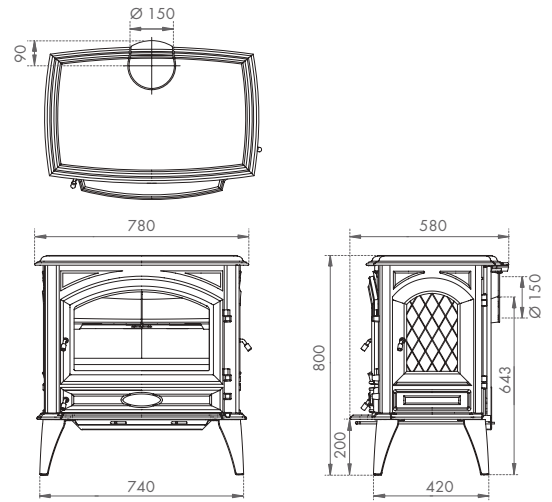

P12/13 | 760CB Wood Stove