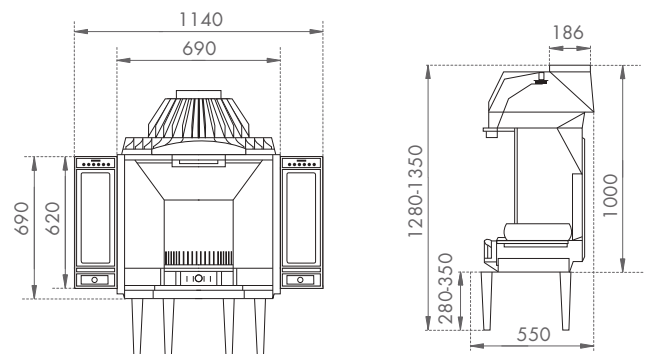

# Dimensions

P52/53 | Astroline 360CB/3 Wood Stove

P58/59 | 2520 Cassette Fire

P54/55 | Zen 100 Cassette Fire†

P60/61 | 1800 Multi-Fuel Fireplace†

P56/57 | Zen 102 Double-Sided Cassette Fire†

P62/63 | 2000 Multi-Fuel Fireplace†