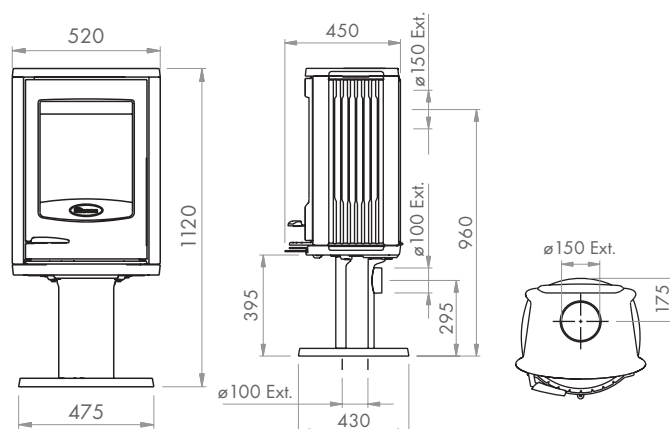

# Dimensions

P36/37 | Bold 400

P40/41 | Bow with Pedestal

P38/39 | Rock 350

P42/43 | Astroline 2CB Wood Stove

P40/41 | Bow on Legs

P44/45 | Astroline 2CB Wood Stove with Pedestal