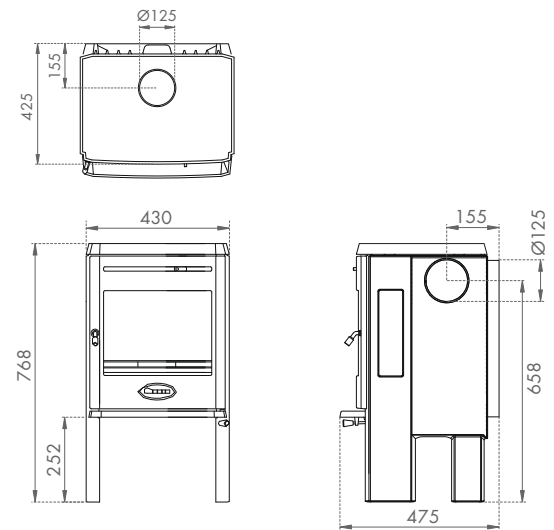

P50/51 | Astroline 350CB/3 Wood Stove