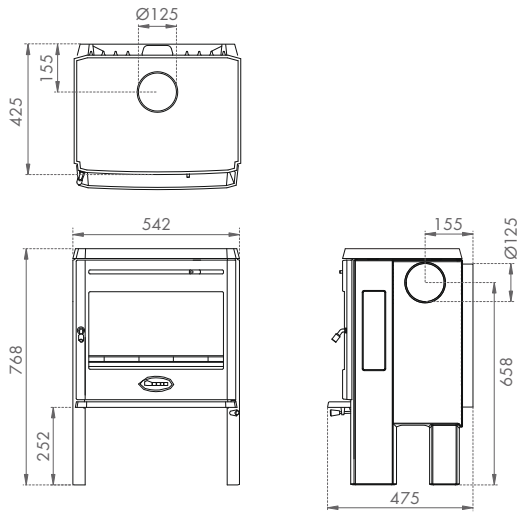

Dimensions

P52/53 | Astroline 360CB/3 Wood Stove