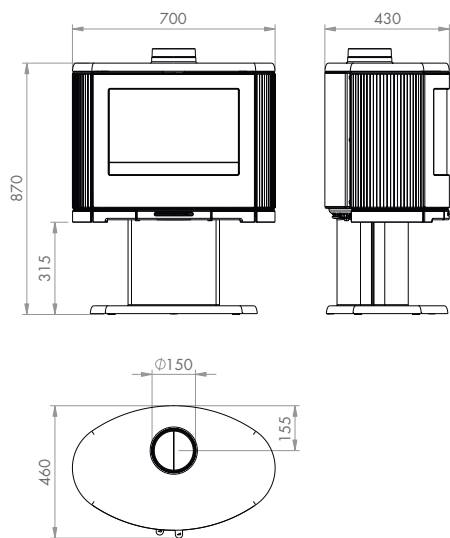

# Dimensions

P36/37 | Bold 400

P40/41 | Bow with Pedestal

P38/39 | Rock 350

P42/43 | Astroline 2CB Wood Stove

P40/41 | Bow on Legs

P44/45 | Astroline 2CB Wood Stove with Pedestal