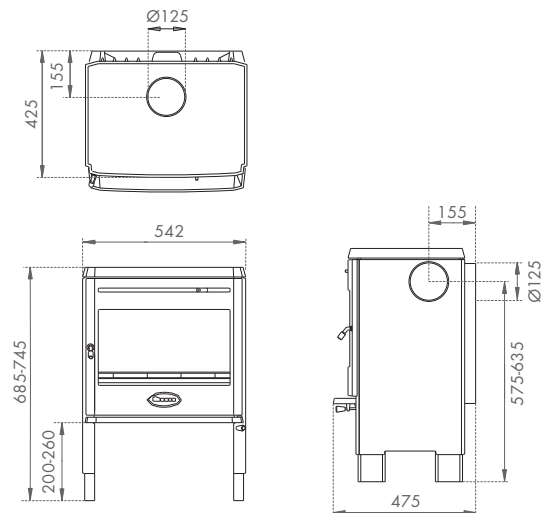

P52/53 | Astroline 360CB Wood Stove