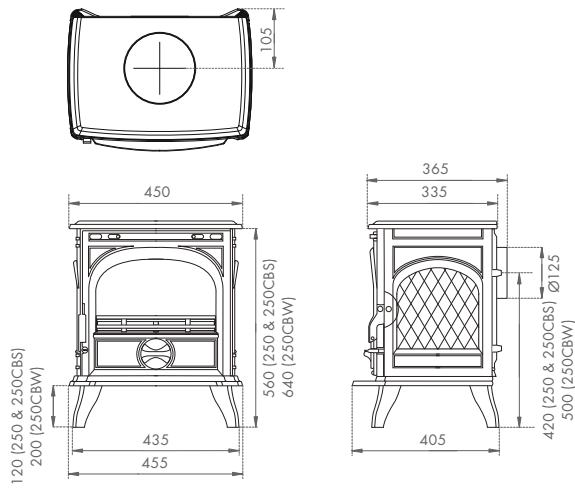

Correct Installation

A HETAS approved installer should undertake a site survey prior to purchase and must install any Dovre stove or fireplace. Your Dovre retailer will be able to advise on this. The below information is to assist you in your choice of a suitable Dovre fire or stove. It is not intended to be all the information required to install your fire or stove; this can be obtained from your local Dovre retailer or you can view/download the relevant full installation instructions from the Dovre website at www.dovre.co.uk

P6/7 | 250 Wood & Multi-Fuel Stoves