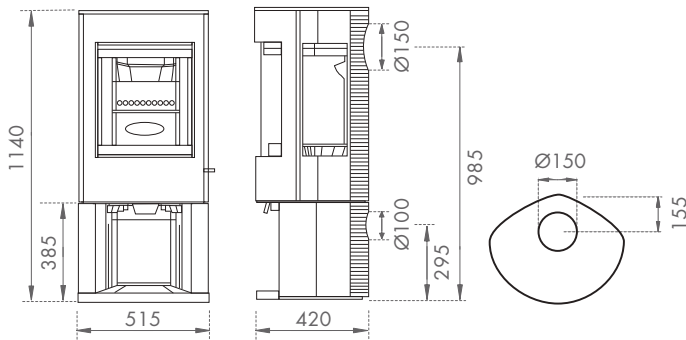

P46/47 | Astroline 3CB Multi-Fuel & Wood Stoves