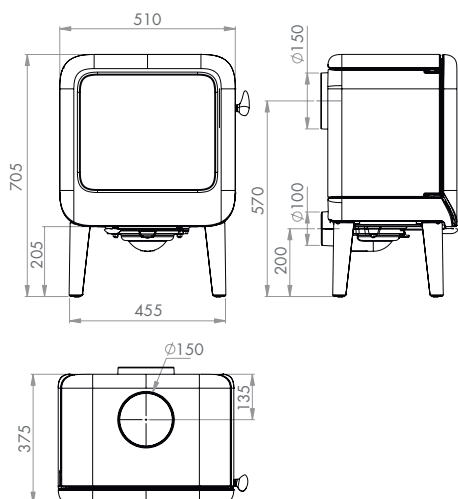

# Dimensions

P36/37 | Bold 400

P40/41 | Bow with Pedestal

P38/39 | Rock 350

P42/43 | Astroline 2CB Wood Stove

P40/41 | Bow on Legs

P44/45 | Astroline 2CB Wood Stove with Pedestal