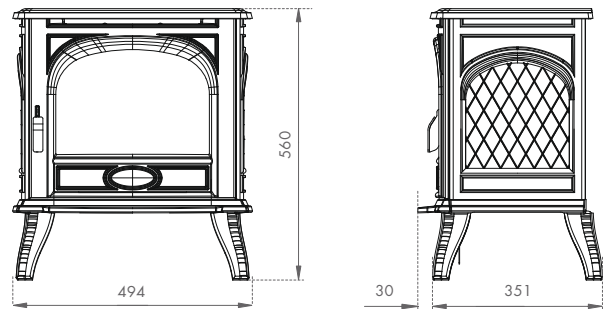

P72/73 | 280 Electric Stoves