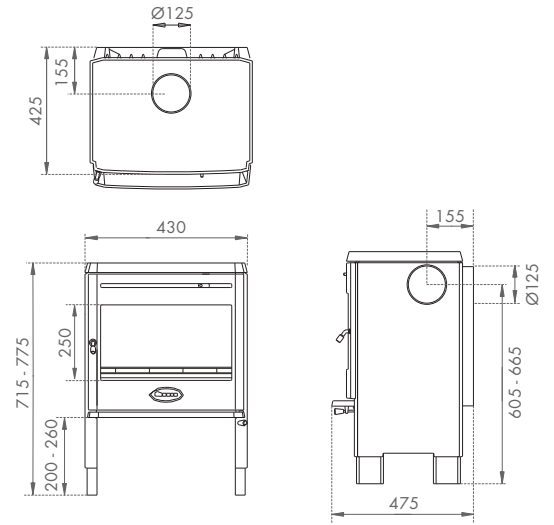

P50/51 | Astroline 350CB Wood Stove