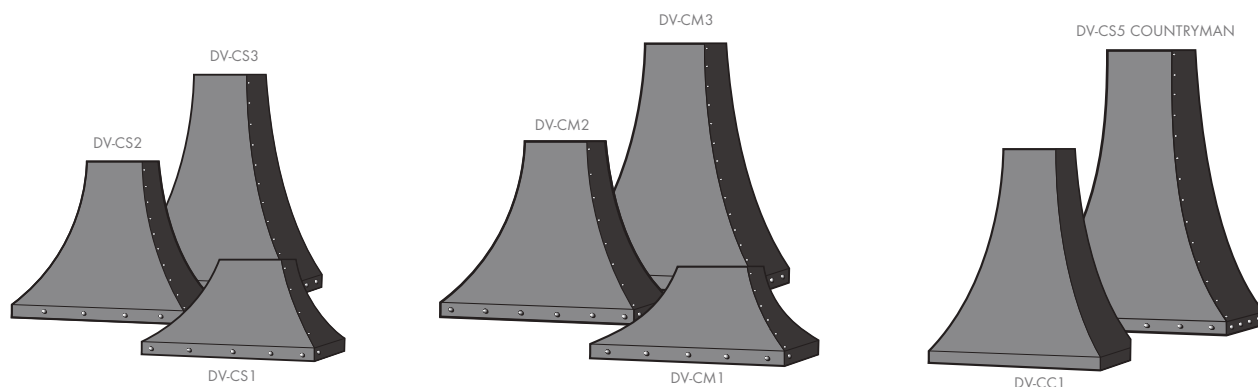

## Plinths & Side Panels

Our range of canopies, plinths & side panels has been specially designed to complement Dovre appliances whether installed freestanding in an inglenook or a recessed fireplace. They are manufactured to the highest standards & help ensure a lifetime of fireside pleasure.