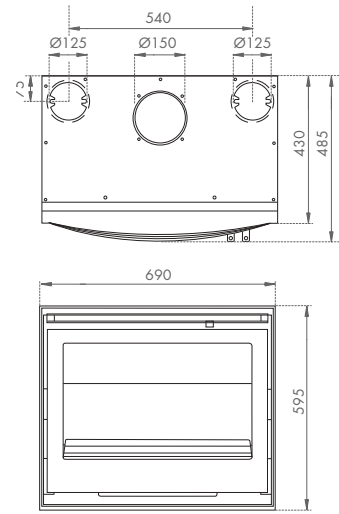

P60/61 | 1800 Multi-Fuel Fireplace†

P58/59 | 2520 Cassette Fire