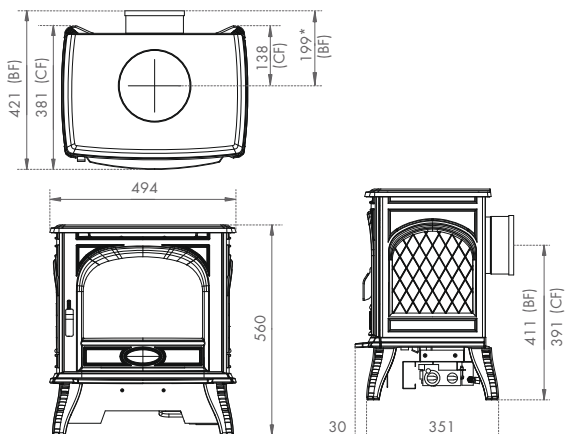

P68/69 | 280 Gas Stoves