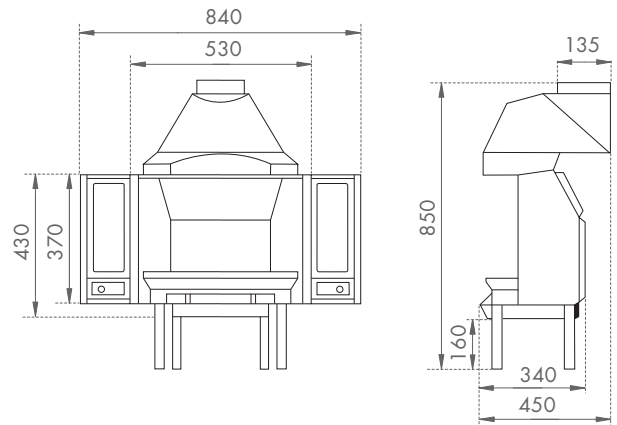

# Dimensions

P52/53 | Astroline 360CB/3 Wood Stove

P58/59 | 2520 Cassette Fire

P54/55 | Zen 100 Cassette Fire†

P60/61 | 1800 Multi-Fuel Fireplace†

P56/57 | Zen 102 Double-Sided Cassette Fire†

P62/63 | 2000 Multi-Fuel Fireplace†