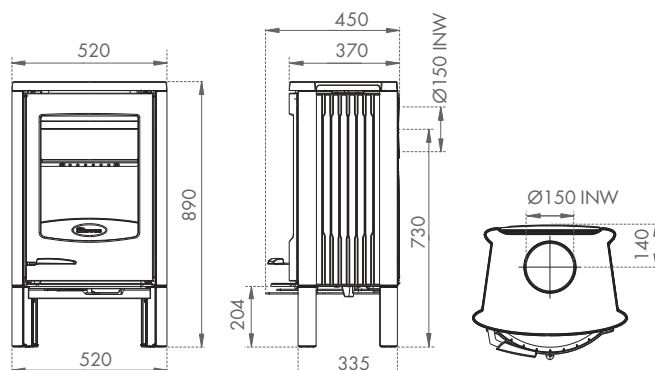

# Dimensions

P36/37 | Bold 400

P40/41 | Bow with Pedestal

P38/39 | Rock 350

P42/43 | Astroline 2CB Wood Stove

P40/41 | Bow on Legs

P44/45 | Astroline 2CB Wood Stove with Pedestal