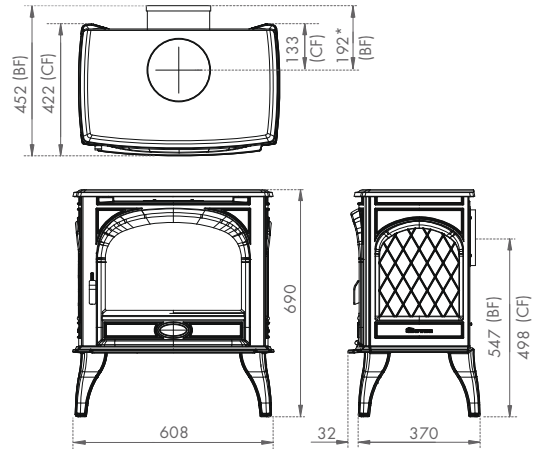

P70/71 | 425 Gas Stoves

*To end of rear flue spigot. Installation instructions with information on balanced flue configurations are available from www.dovre.co.uk