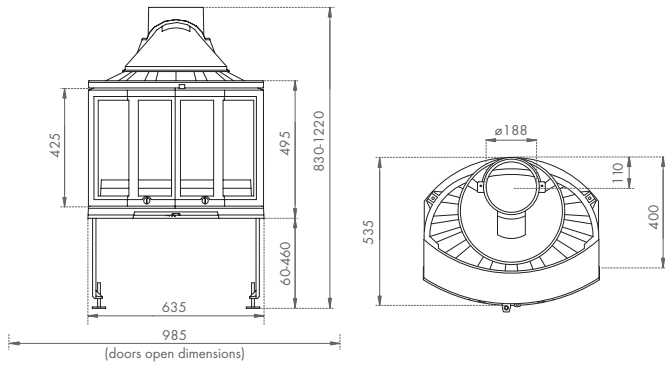

Correct Installation

A HETAS approved installer should undertake a site survey prior to purchase and must install any Dovre stove or fireplace. Your Dovre retailer will be able to advise on this. The below information is to assist you in your choice of a suitable Dovre fire or stove. It is not intended to be all the information required to install your fire or stove; this can be obtained from your local Dovre retailer or you can view/download the relevant full installation instructions from the Dovre website at www.dovre.co.uk

P64/65 | 2400CB Wood Fireplace†