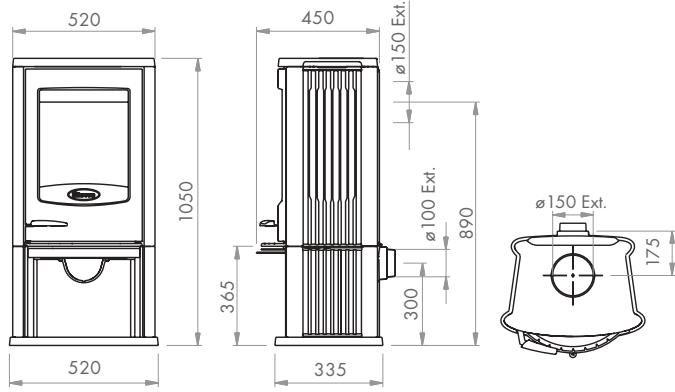

Correct Installation

A HETAS approved installer should undertake a site survey prior to purchase and must install any Dovre stove or fireplace. Your Dovre retailer will be able to advise on this. The below information is to assist you in your choice of a suitable Dovre fire or stove. It is not intended to be all the information required to install your fire or stove; this can be obtained from your local Dovre retailer or you can view/download the relevant full installation instructions from the Dovre website at www.dovre.co.uk

P44/45 | Astroline 2CB Wood Stove with Wood Store