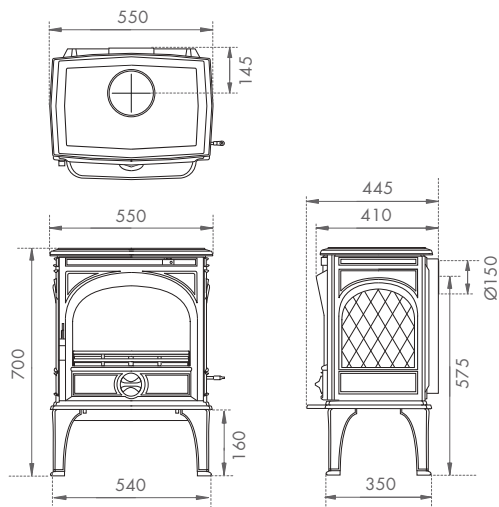

P8/9 | 425 Multi-Fuel Stoves