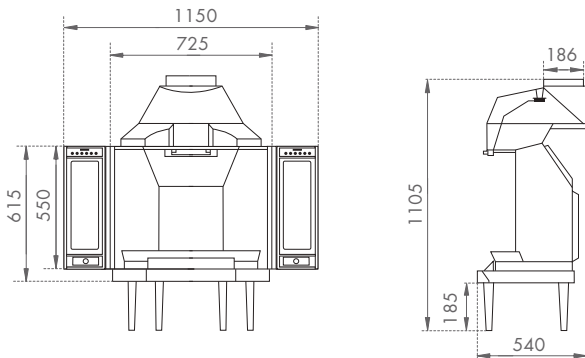

P66/67 | 2700 Wood Fireplace†