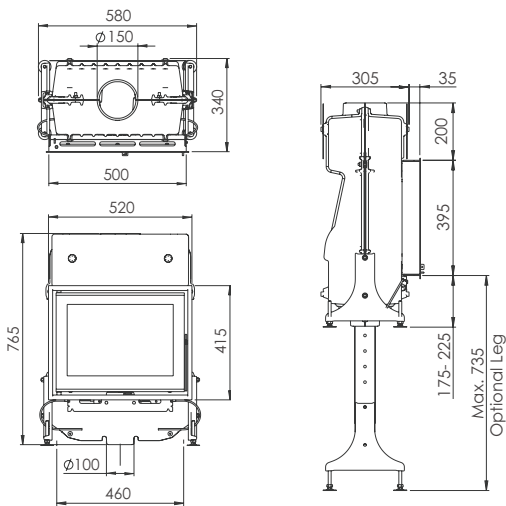

# Dimensions

P52/53 | Astroline 360CB/3 Wood Stove

P58/59 | 2520 Cassette Fire

P54/55 | Zen 100 Cassette Fire†

P60/61 | 1800 Multi-Fuel Fireplace†

P56/57 | Zen 102 Double-Sided Cassette Fire†

P62/63 | 2000 Multi-Fuel Fireplace†