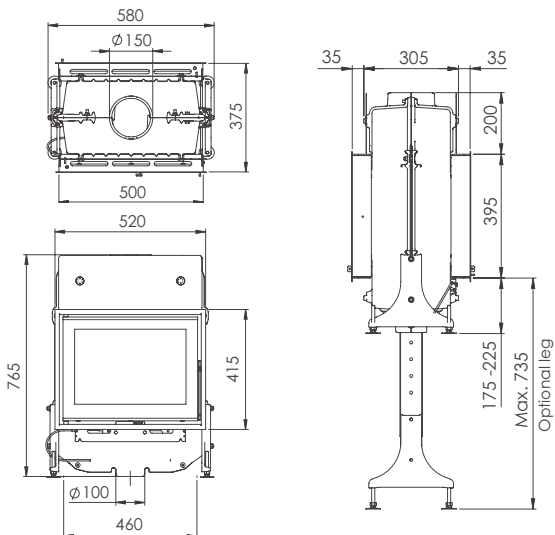

# Dimensions

P52/53 | Astroline 360CB/3 Wood Stove

P58/59 | 2520 Cassette Fire

P54/55 | Zen 100 Cassette Fire†

P60/61 | 1800 Multi-Fuel Fireplace†

P56/57 | Zen 102 Double-Sided Cassette Fire†

P62/63 | 2000 Multi-Fuel Fireplace†